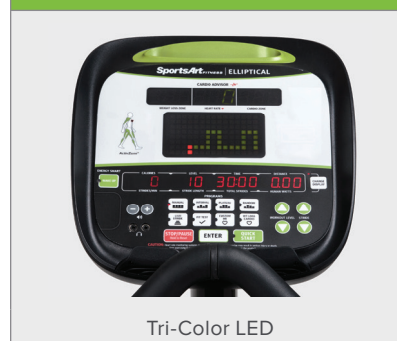

CONSOLE

Tri-Color LED